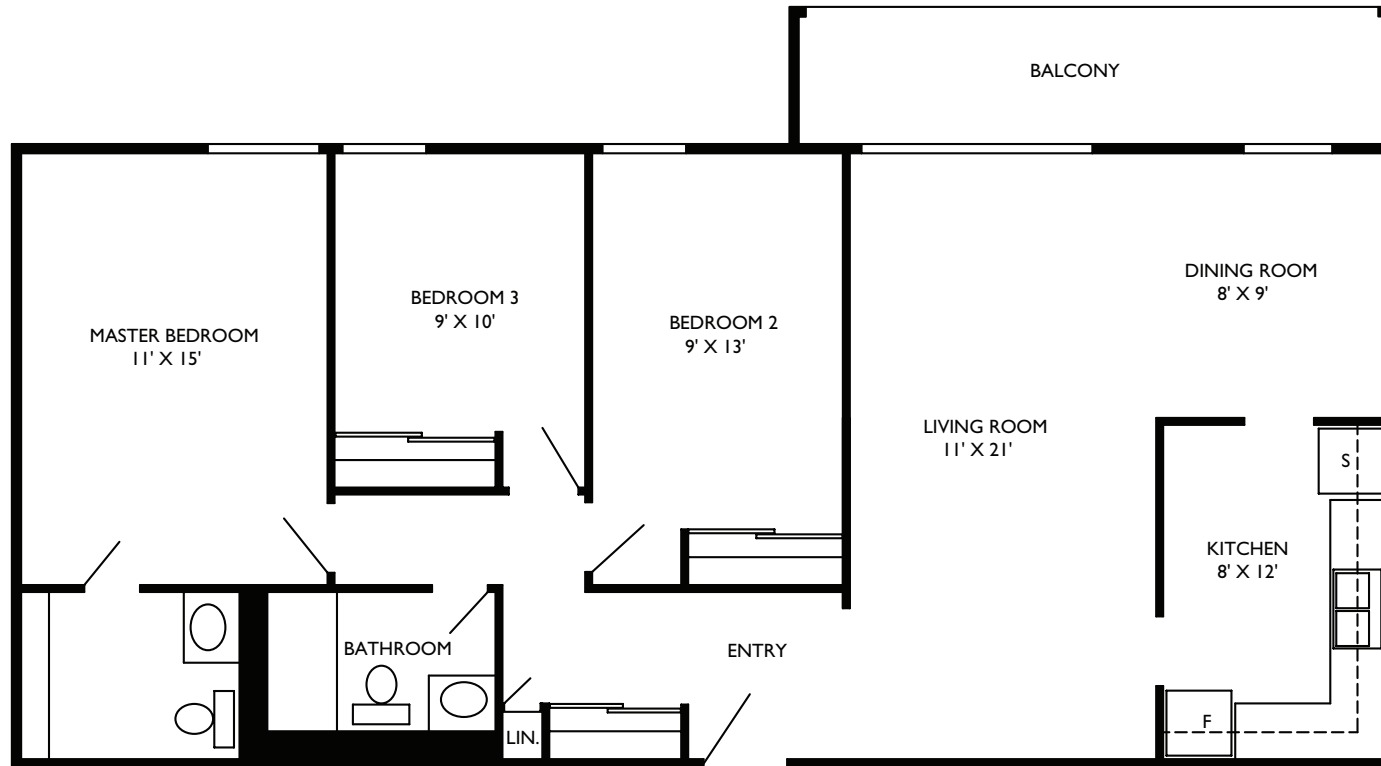

Three Bedroom Type "3A"

1046 Sq.Ft approx.

512 AND 516 CANONBERRY COURT

Three Bedroom Type "3B"

1050 Sq.Ft approx.

512 AND 516 CANONBERRY COURT

Three Bedroom Type "3C"

1070 Sq.Ft approx.

512 AND 516 CANONBERRY COURT

Two Bedroom Type "2A"

852 Sq.Ft approx.
512 AND 516 CANONBERRY COURT

Two Bedroom Type "2B"
1246 Sq.Ft approx.
512 AND 516 CANONBERRY COURT

Two Bedroom Type "2C"

875 Sq.Ft approx.

512 AND 516 CANONBERRY COURT

Two Bedroom Type "2E"
960 Sq.Ft approx.
516 CANONBERRY COURT