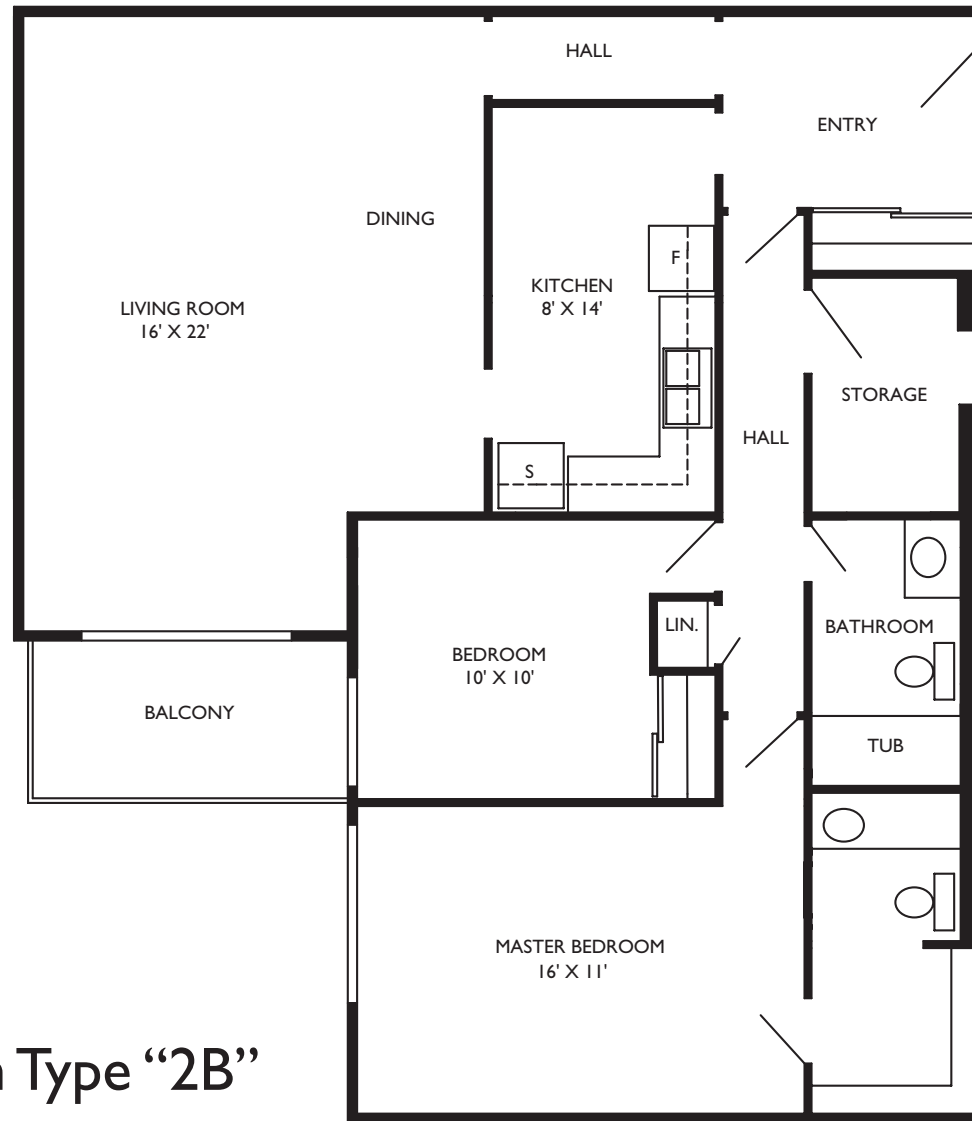

Three Bedroom Type "3A"

1046 Sq.Ft approx.

512 AND 516 CANONBERRY COURT

Three Bedroom Type "3B"

1050 Sq.Ft approx.

512 AND 516 CANONBERRY COURT

Three Bedroom Type "3C"

1070 Sq.Ft approx.

512 AND 516 CANONBERRY COURT

Two Bedroom Type "2A"

852 Sq.Ft approx.
512 AND 516 CANONBERRY COURT

Two Bedroom Type "2B"
1246 Sq.Ft approx.
512 AND 516 CANONBERRY COURT

Two Bedroom Type "2C"

875 Sq.Ft approx.

512 AND 516 CANONBERRY COURT

Two Bedroom Type "2E"
960 Sq.Ft approx.
516 CANONBERRY COURT