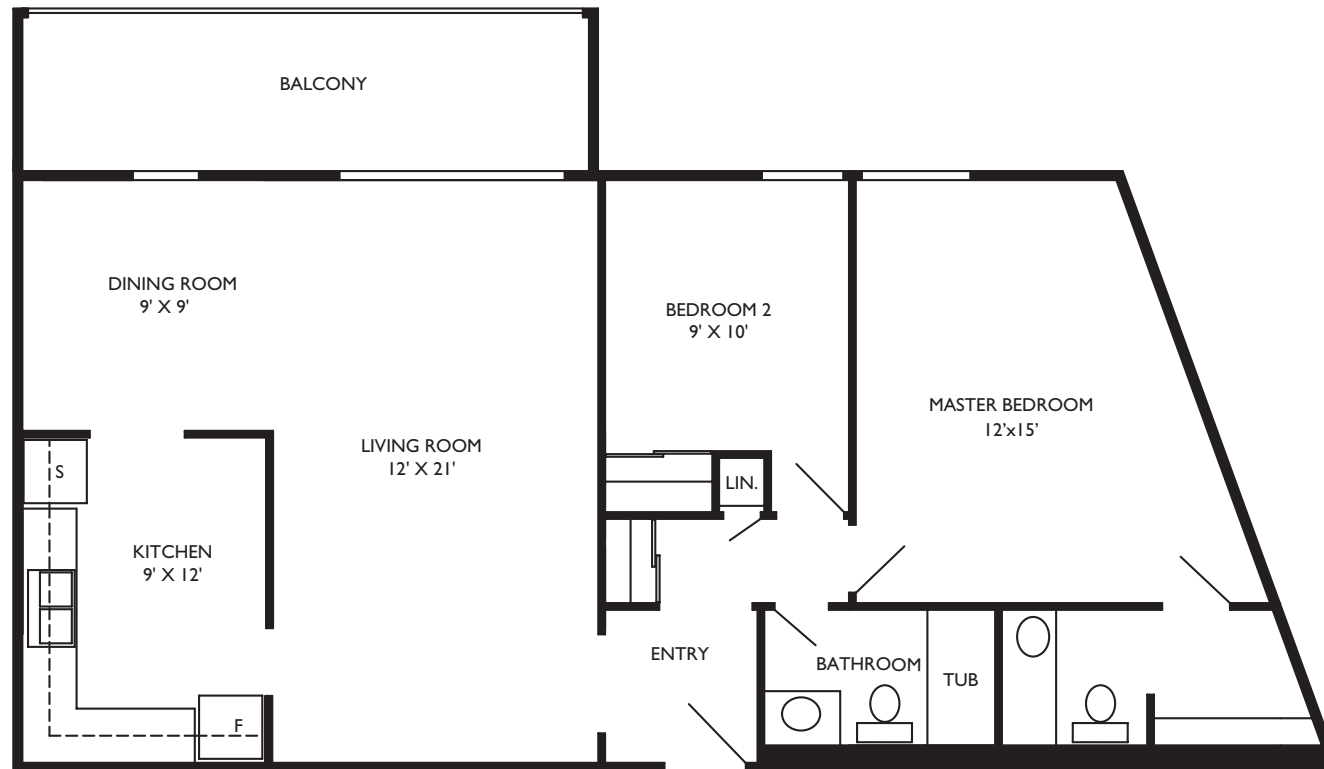

Three Bedroom Type "3A"

1046 Sq.Ft approx.

512 AND 516 CANONBERRY COURT

Three Bedroom Type "3B"

1050 Sq.Ft approx.

512 AND 516 CANONBERRY COURT

Three Bedroom Type "3C"

1070 Sq.Ft approx.

512 AND 516 CANONBERRY COURT

Two Bedroom Type "2A"

852 Sq.Ft approx.
512 AND 516 CANONBERRY COURT

Two Bedroom Type "2B"
1246 Sq.Ft approx.
512 AND 516 CANONBERRY COURT

Two Bedroom Type "2C"

875 Sq.Ft approx.

512 AND 516 CANONBERRY COURT

Two Bedroom Type "2E"
960 Sq.Ft approx.
516 CANONBERRY COURT