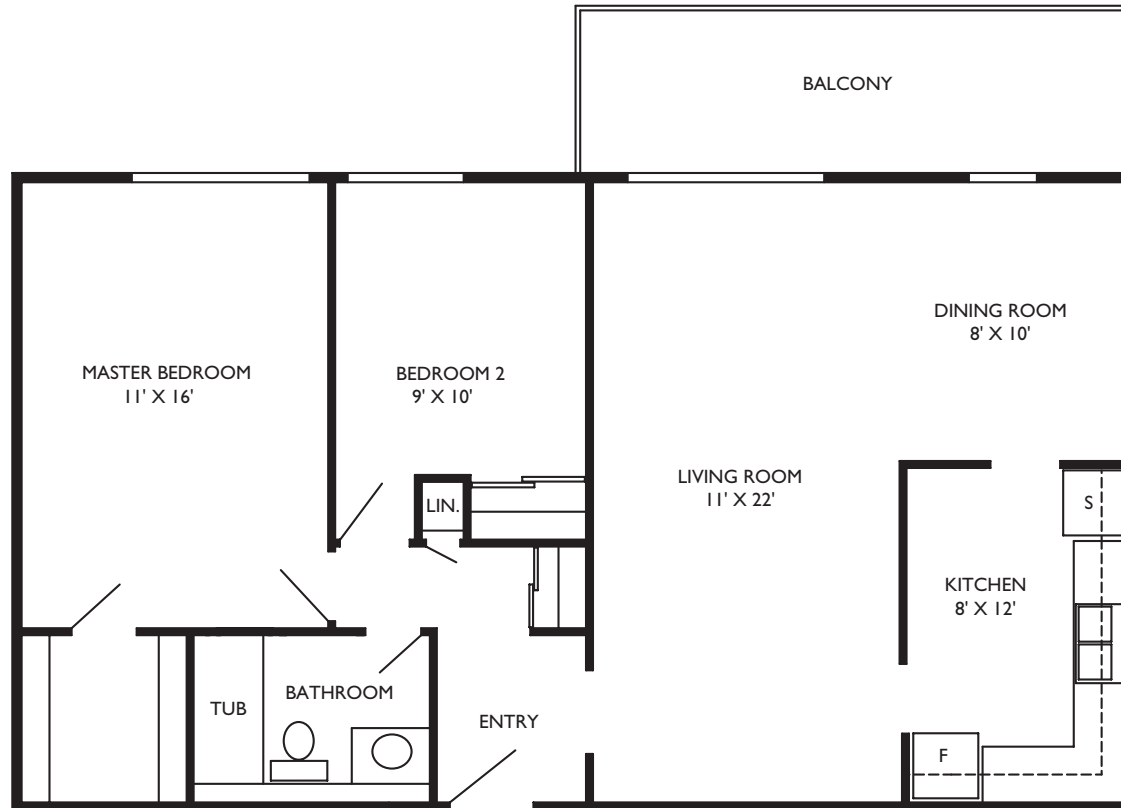

Three Bedroom Type "3A"

1046 Sq.Ft approx.

512 AND 516 CANONBERRY COURT

Three Bedroom Type "3B"

1050 Sq.Ft approx.

512 AND 516 CANONBERRY COURT

Three Bedroom Type "3C"

1070 Sq.Ft approx.

512 AND 516 CANONBERRY COURT

Two Bedroom Type "2A"

852 Sq.Ft approx.
512 AND 516 CANONBERRY COURT

Two Bedroom Type "2B"
1246 Sq.Ft approx.
512 AND 516 CANONBERRY COURT

Two Bedroom Type "2C"

875 Sq.Ft approx.

512 AND 516 CANONBERRY COURT

Two Bedroom Type "2E"
960 Sq.Ft approx.
516 CANONBERRY COURT