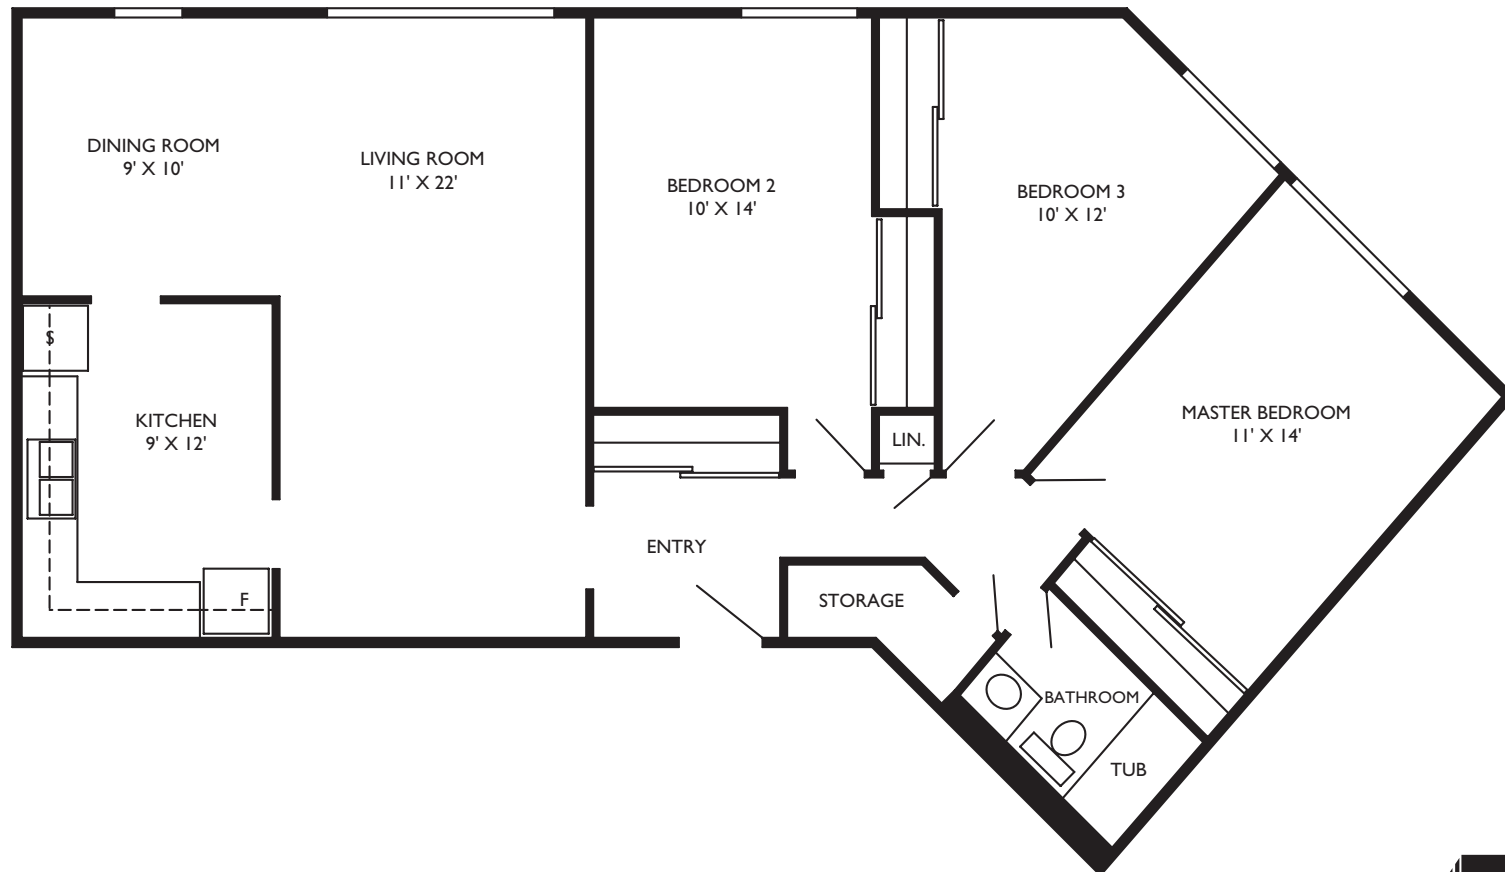

Three Bedroom Type "3A"

1046 Sq.Ft approx.

512 AND 516 CANONBERRY COURT

Three Bedroom Type "3B"

1050 Sq.Ft approx.

512 AND 516 CANONBERRY COURT

Three Bedroom Type "3C"

1070 Sq.Ft approx.

512 AND 516 CANONBERRY COURT

Two Bedroom Type "2A"

852 Sq.Ft approx.
512 AND 516 CANONBERRY COURT

Two Bedroom Type "2B"
1246 Sq.Ft approx.
512 AND 516 CANONBERRY COURT

Two Bedroom Type "2C"

875 Sq.Ft approx.

512 AND 516 CANONBERRY COURT

Two Bedroom Type "2E"
960 Sq.Ft approx.
516 CANONBERRY COURT