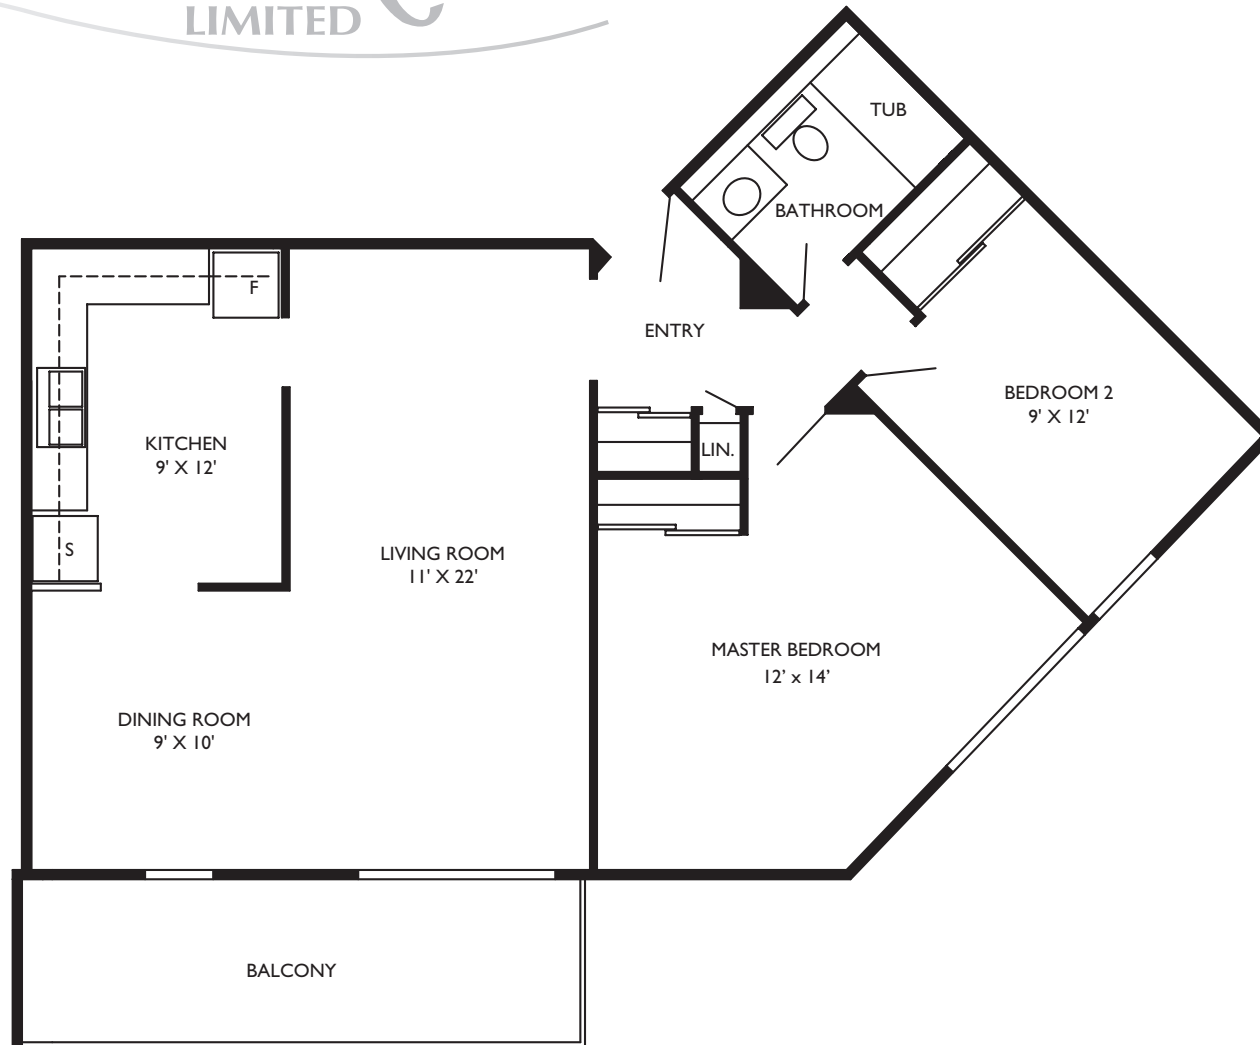

Three Bedroom Type "3A"

1046 Sq.Ft approx.

512 AND 516 CANONBERRY COURT

Three Bedroom Type "3B"

1050 Sq.Ft approx.

512 AND 516 CANONBERRY COURT

Three Bedroom Type "3C"

1070 Sq.Ft approx.

512 AND 516 CANONBERRY COURT

Two Bedroom Type "2A"

852 Sq.Ft approx.
512 AND 516 CANONBERRY COURT

Two Bedroom Type "2B"
1246 Sq.Ft approx.
512 AND 516 CANONBERRY COURT

Two Bedroom Type "2C"

875 Sq.Ft approx.

512 AND 516 CANONBERRY COURT

Two Bedroom Type "2E"
960 Sq.Ft approx.
516 CANONBERRY COURT