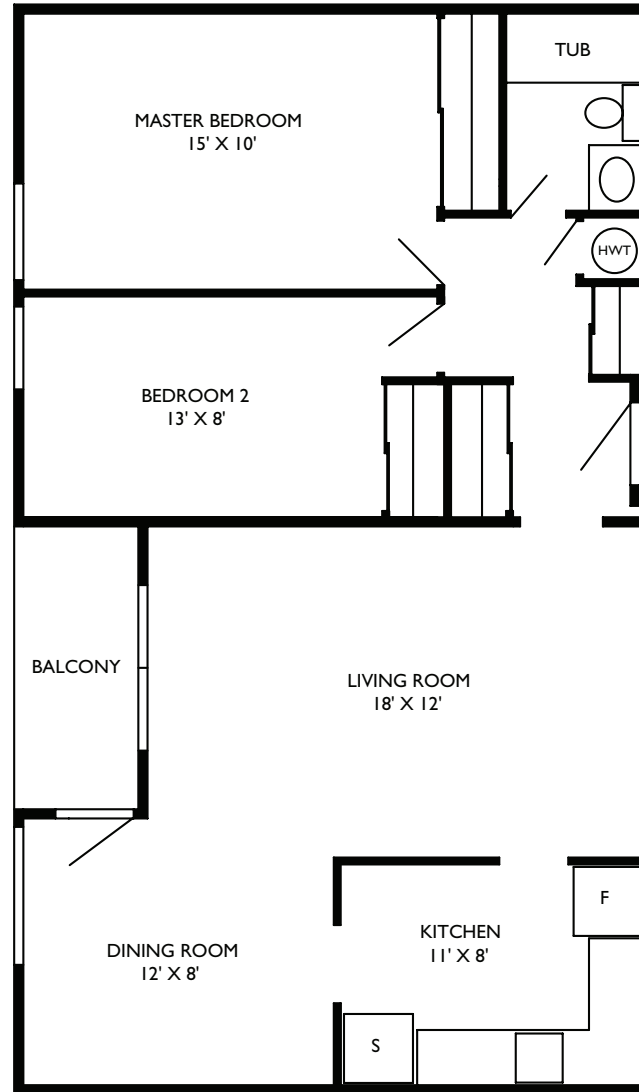

One Bedroom

620 Sq.Ft approx.

666 TERRACE DRIVE 511 CANONBERRY COURT

WINDOW IN END SUITES ONLY

Two Bedroom

750 Sq.Ft approx.

666 TERRACE DRIVE 511 CANONBERRY COURT

Two Bedroom

750 Sq.Ft approx.

666 TERRACE DRIVE 511 CANONBERRY COURT

Two Bedroom

750 Sq.Ft approx.

666 TERRACE DRIVE 511 CANONBERRY COURT

One Bedroom

685 Sq.Ft approx.

666 TERRACE DRIVE 511 CANONBERRY COURT

One Bedroom

720 Sq.Ft approx.

666 TERRACE DRIVE 511 CANONBERRY COURT

One Bedroom

685 Sq.Ft approx.

666 TERRACE DRIVE 511 CANONBERRY COURT